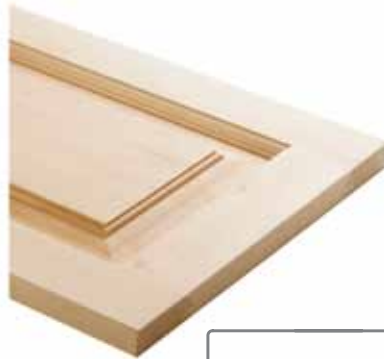

DOOR: 2 1/4" | DF: 1 5/8"