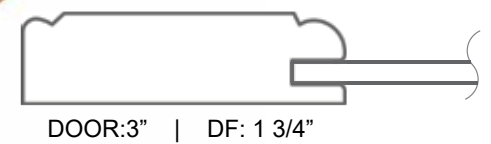

PP: Slope
IP:
OP: