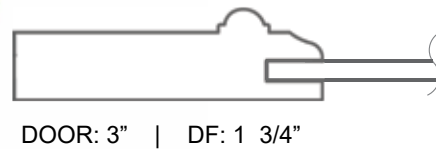

MS 419
V Groove

PP: Flat
IP:
OP:

DOOR: 2 1/4" | DF: 1 3/4"

MS 420
Pillow Moulding

PP: Flat
IP:
OP:

DOOR: 3" | DF: 1 3/4"

MS 421
Thompson

PP: Flat
IP:
OP: