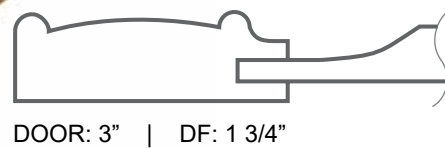

MS 701

PP: Slope 70
IP:
OP: