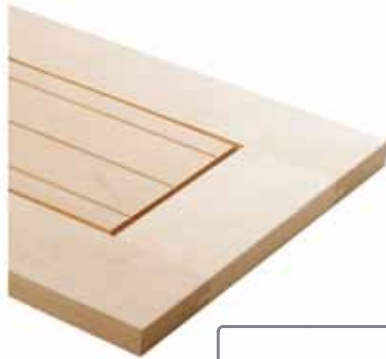

PP: Straight Cut no Lip
IP: Shaker
OP: Square

DOOR: 3" | DF: 1 5/8"

RS 320

PP: Square Solid Flush
IP: Shaker
OP: Square

DOOR: 3" | DF: 1 5/8"

SQUARE 90° JOINT (3" FRAME)

RS 321
Flush V-Groove

PP: Solid Square
IP: Shaker
OP: Square