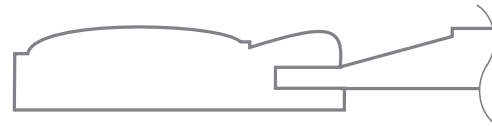

MS 713

DOOR: 3" | DF: 1 3/4"

PP: Flat
IP: Champlain
OP:

MS 714

DOOR: 3" | DF: 1 3/4"

PP: Straight Cut
IP:
OP:

MS 715

PP: Flat
IP:
OP: