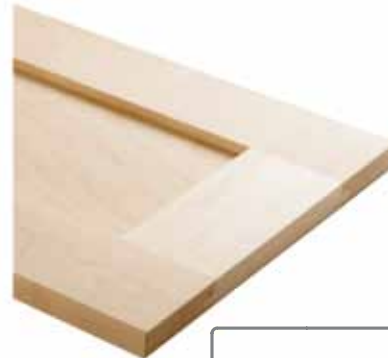

DOOR: 3" | DF: 1 3/4"